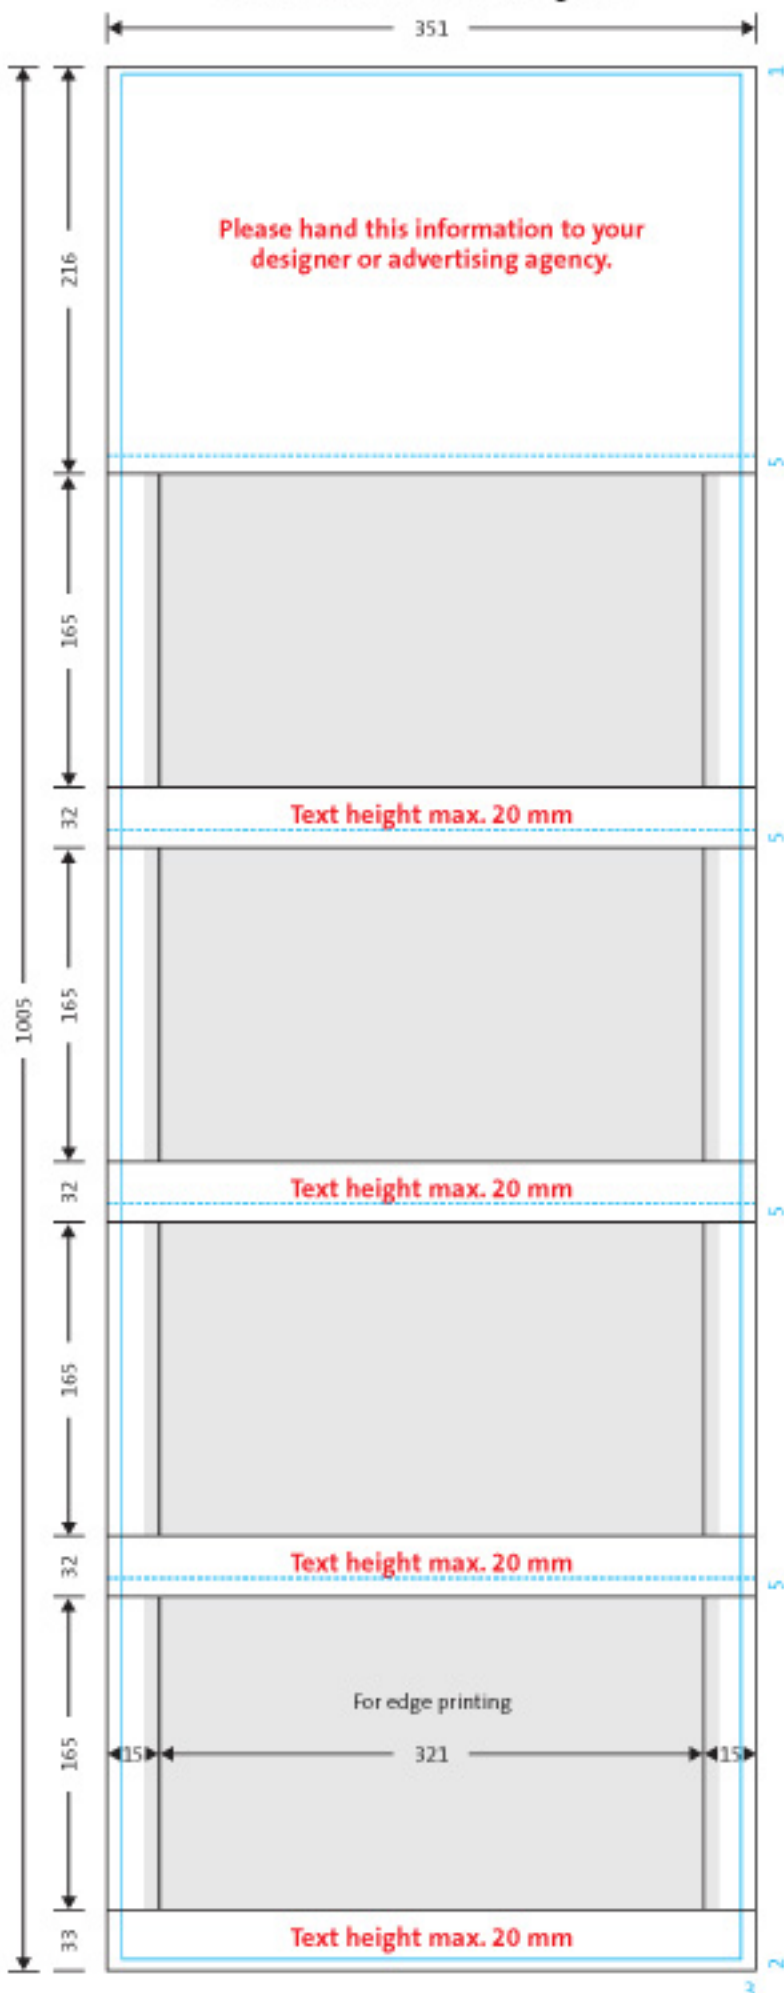

# terminic® super 1 quadro

blue line = calendar size 345 x 1002 mm  
the dotted blue lines show the fold lines  
grey area = datepads

Measurements for data production.  
The black lines show the size including bleed.

Headbord	net advertising area	345 x 210 mm
	including trim	351 x 216 mm
1. Strip	net advertising area	345 x 30 mm
	including trim	351 x 32 mm
2. Strip	net advertising area	345 x 30 mm
	including trim	351 x 32 mm
3. Strip	net advertising area	345 x 30 mm
	including trim	351 x 32 mm
4. Strip	net advertising area	345 x 30 mm
	including trim	351 x 33 mm

Printing on the edges to the right and left of the datepads is possible when 500 or more calendars are ordered.  
Please include a proof to show colour/colour separation.  
If full colour print is required please supply a good quality proof print for colour matching.

## Sizes and weights