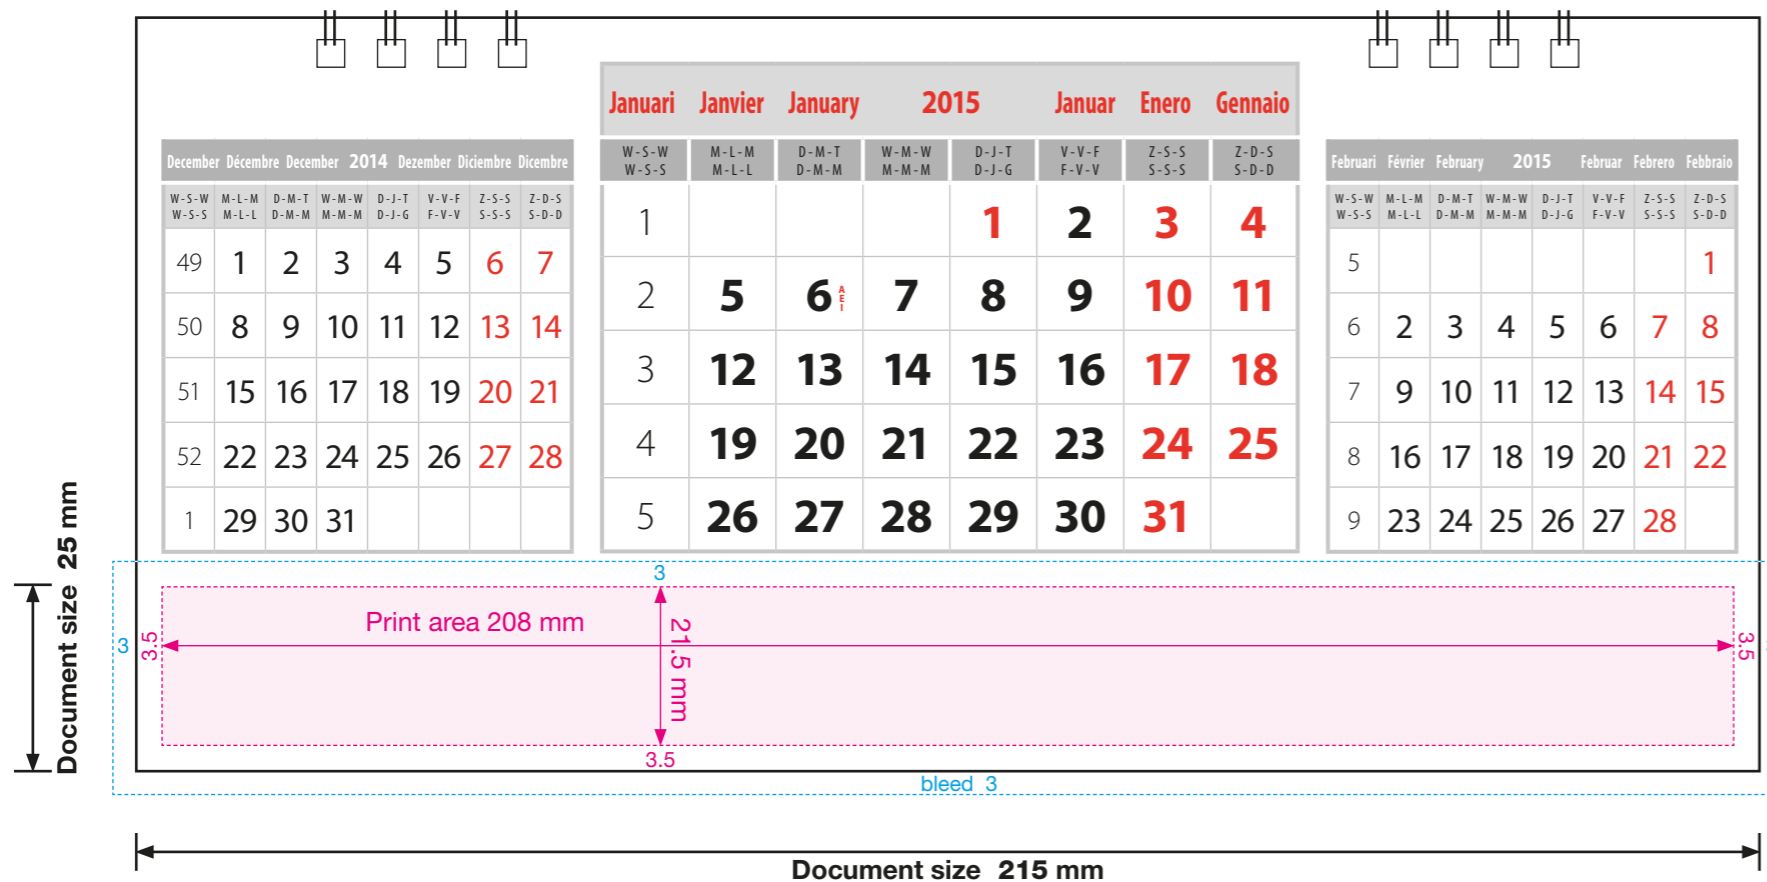

Inner page multi planner

De Bie
Kalenders
Agenda's

Boombekelaan 12
B-2660 Hoboken
Tel +32 (0)3 322 50 20
Fax +32 (0)3 321 73 93
info@debiekalenders.be
www.debiekalenders.be

MULTI PLANNER