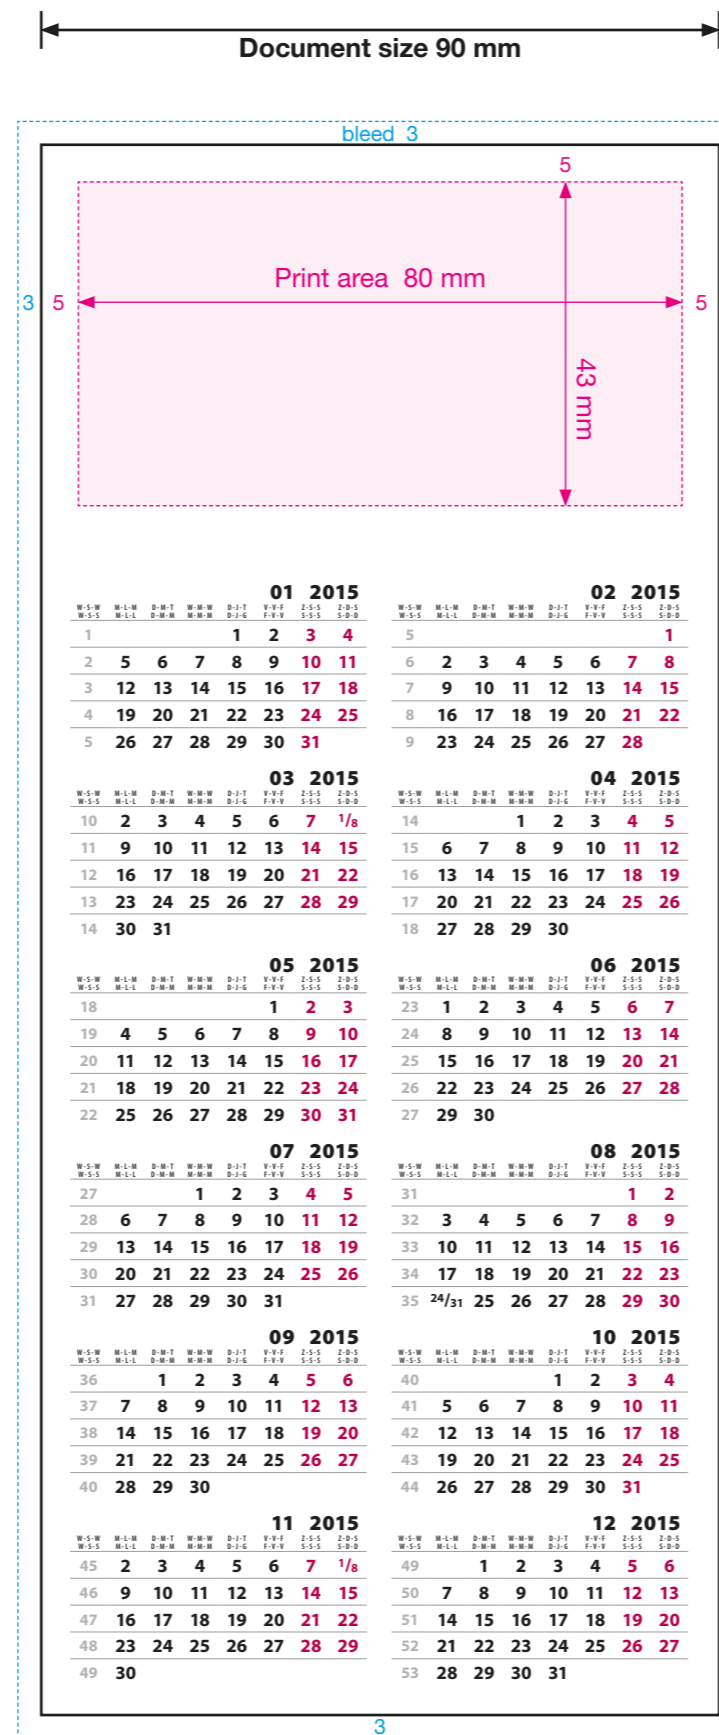

RECTO Mini-planner

VERSO Mini-planner with year view

VERSO Mini-planner without year view

Final document size:
Width 90 mm x height 208 mm

Print area:
Area comprising important text, logos, photos etc.
—> distance to edge: 5 mm all around

Bleed:
Area within with the background image or background colour may run fully to the edge.
Bleed area will be trimmed when cutting the document to its final size.
—> 3 mm all around

Material

- Acrobat pdf
High resolution certified pdf
Crop marks:
Length: 5 mm; 3 mm from the edge
Bleed:
Select bleed 3 mm.
- Indesign / Quark
Please provide document, images, logos and fonts.
- Illustrator
Please provide eps format file.
Please provide all fonts or convert text to outlines.
- Logos
Please provide logos in vector eps format file.
If not possible, please provide a high resolution tiff or jpeg file.
- Photos
Please provide photos minimum in full scale format with a resolution of 300 dpi in eps, tiff or jpeg (highest quality).
Full-colour, gray-scale or monotone/duotone.
Never in RGB.
- Colours
Full-colour printing:
Only CMYK colours, never RGB.