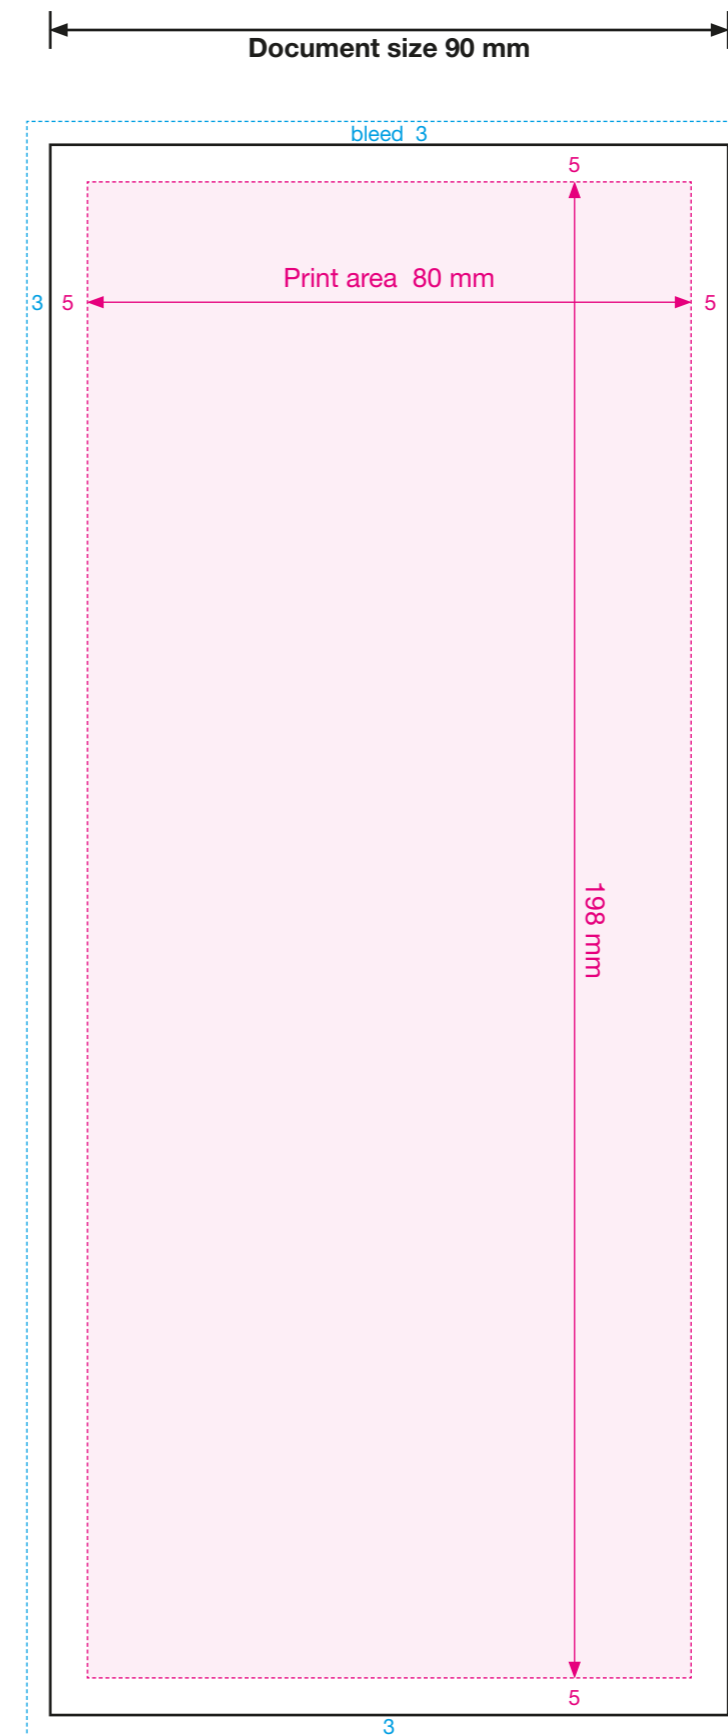

RECTO Mini-planner

VERSO Mini-planner with year view

VERSO Mini-planner without year view

Final document size:
Width 90 mm x height 208 mm

Print area:
Area comprising important text, logos, photos etc.
—> distance to edge: 5 mm all around

Bleed:
Area within with the background image or background colour may run fully to the edge.
Bleed area will be trimmed when cutting the document to its final size.
—> 3 mm all around

Material

- Acrobat pdf
High resolution certified pdf
Crop marks:
Length: 5 mm; 3 mm from the edge
Bleed:
Select bleed 3 mm.
- Indesign / Quark
Please provide document, images, logos and fonts.
- Illustrator
Please provide eps format file.
Please provide all fonts or convert text to outlines.
- Logos
Please provide logos in vector eps format file.
If not possible, please provide a high resolution tiff or jpeg file.
- Photos
Please provide photos minimum in full scale format with a resolution of 300 dpi in eps, tiff or jpeg (highest quality).
Full-colour, gray-scale or monotone/duotone.
Never in RGB.
- Colours
Full-colour printing:
Only CMYK colours, never RGB.