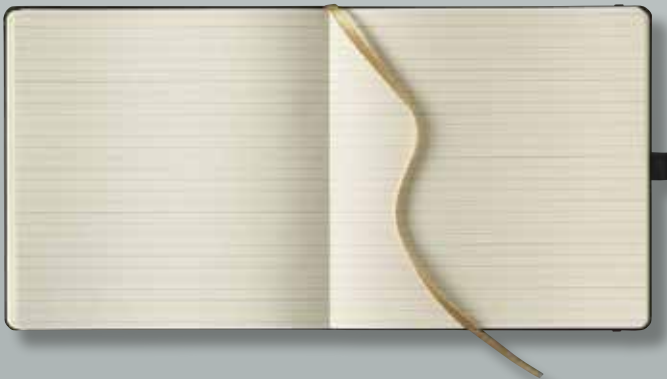

Ruled layouts

Q42 XL
EXTRALARGE
21 x 29,7 cm
176 pages

Q27 L
LARGE
19 x 25 cm
240 pages

Q24 M
MEDIUM
13 x 21 cm
240 pages

Q21 S
SMALL
9 x 14 cm
192 pages

Q33 XS
EXTRASMALL
7 x 10,5 cm
160 pages

Q43 SQ
SQUARE
17,5 x 17,5 cm
240 pages

Q35 REP
REPORTER
14 x 9 cm
192 pages